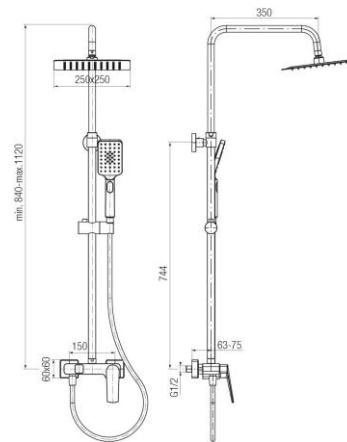

Series Soho Black

Shower column with shower head and 3-functional shower handset

Code	Flow class	EAN13
2417380	A/A	5902273559023

Product usage:

For use in with cold and hot water systems in buildings

Type:

Shower sets

Guarantee:

5-year

Technical data/Operating parameters:

Max pressure: 1,0 MPa,
Max temperature: 90°C

Used materials:

brass, ABS copolymer

Finish: