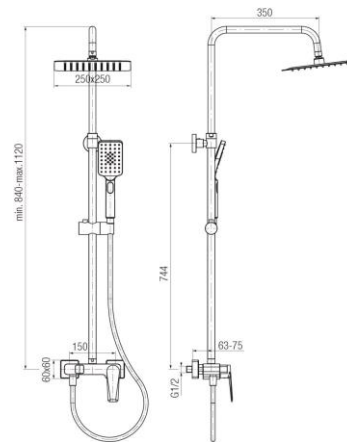

Series Esto Black

Shower column with shower head and 3-functional shower handset

Code	Flow class	EAN13
2414380	A/A	5902273559009

Product usage:

For use in with cold and hot water systems in buildings

Type:

Shower sets

Guarantee:

5-year

Technical data/Operating parameters:

Max pressure: 1,0 MPa,
Max temperature: 90°C

Used materials:

brass, ABS copolymer

Finish: