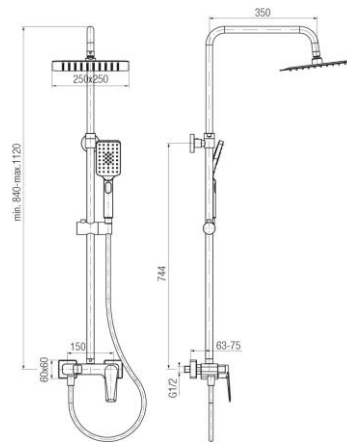

**Series Esto**

Shower column with shower head and 3-functional shower handset

Code	Flow class	EAN13
2414280	A/A	5902273558996

**Product usage:**

For use in with cold and hot water systems in buildings

**Type:**

Shower sets

**Guarantee:**

5-year

**Technical data/Operating parameters:**

Max pressure: 1,0 MPa,  
Max temperature: 90°C

**Used materials:**

brass, ABS copolymer

**Finish:**