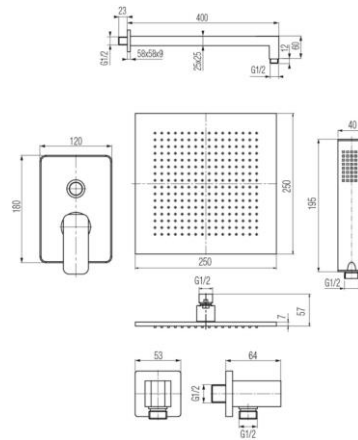

## Concealed shower set

Code	Flow class	EAN13
2455790	A/Z	5902273552444

**Product usage:**

For use in with cold and hot water systems in buildings

**Type:**

Shower sets

**Guarantee:**

2-year  
(25-year mixer,  
other parts 2-year)

**Technical data/Operating parameters:**

Max pressure: 1,0 MPa,  
Max temperature: 90°C

**Used materials:**

- shower head 250 x 250
- KVADRO GOLD riser rail
- flush-mounted shower mixer tap
- KVADRO PLUS GOLD water inlet angle valve
- GOLD 1-function shower hand
- braided shower hose PVC GOLD