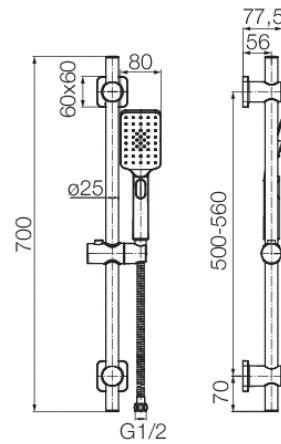

Series Loft Black

Shower set

Code	Flow class	EAN13
2432960	Z	5902273554806

Product usage:

For use in with cold and hot water systems in buildings

Type:

Shower sets

Guarantee:

2-year

Technical data/Operating parameters:

Max pressure: 0,5 MPa,
Max temperature: 70°C

Used materials:

hardened steel, ABS plastic

Finish:

matt black