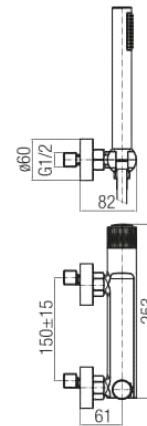

Series Decor Black/Gold

Wall mounted shower mixer

Code	Cartridge	Flow class	Connection	EAN13
2420730	cartridge Φ 35 low	A	G1/2	5902273557265

Product usage:

For use in with cold and hot water systems in buildings

Type:

Shower mixers

Guarantee:

25-year

Technical data/Operating parameters:Recommended working pressure: 0,1-0,5 MPa,
Max temperature: 90°C**Used materials:**

brass

Finish:

matt black/gold PVD