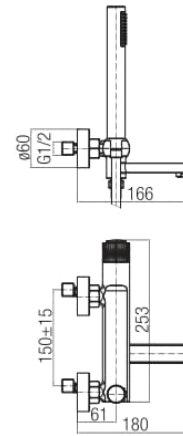

Series Decor Black/Gold

Wall mounted bath mixer

Code	Cartridge	Flow class	Connection	EAN13
2420720	cartridge Φ 35 low	B/A	G1/2	5902273557258

Product usage:

For use in with cold and hot water systems in buildings

Type:

Bath mixers

Guarantee:

25-year

Technical data/Operating parameters:Recommended working pressure: 0,1-0,5 MPa,
Max temperature: 90°C**Used materials:**

brass

Finish:

matt black/gold PVD