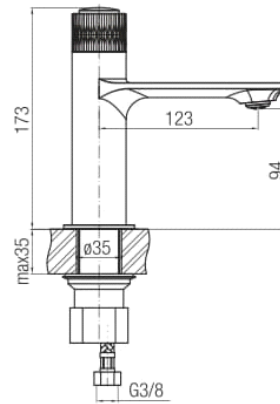

## Washbasin mixer

Code	Cartridge	Flow class	Hoses	EAN13
2420700	cartridge $\varnothing 35$ low	Z	G3/8	5902273557234

**Product usage:**

For use in with cold and hot water systems in buildings

**Type:**

Washbasin mixers

**Guarantee:**

25-year

**Technical data/Operating parameters:**

Recommended working pressure: 0,1-0,5 MPa,  
Max temperature: 90°C

**Used materials:**

brass

**Finish:**

matt black/Gold PVD