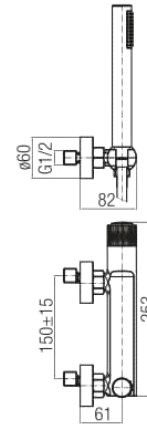

Series Decor Black

Wall mounted shower mixer

Code	Cartridge	Flow class	Connection	EAN13
2420680	cartridge Φ 35 low	A	G1/2	5902273557227

Product usage:

For use in with cold and hot water systems in buildings

Type:

Shower mixers

Guarantee:

25-year

Technical data/Operating parameters:Recommended working pressure: 0,1-0,5 MPa,
Max temperature: 90°C**Used materials:**

brass

Finish:

matt black