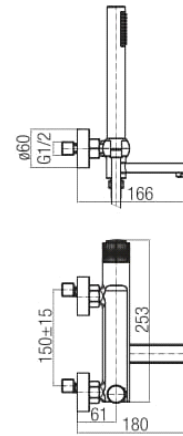

Series Decor Black

Wall mounted bath mixer

Code	Cartridge	Flow class	Connection	EAN13
2420670	cartridge $\Phi 35$ low	B/A	G1/2	5902273557210

Product usage:

For use in with cold and hot water systems in buildings

Type:

Bath mixers

Guarantee:

25-year

Technical data/Operating parameters:Recommended working pressure: 0,1-0,5 MPa,
Max temperature: 90°C**Used materials:**

brass

Finish:

matt black