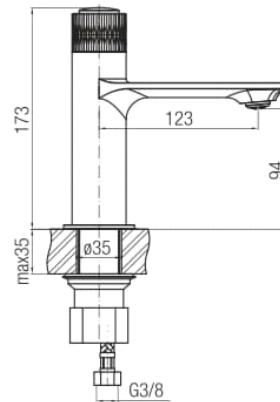

Series Decor Black

Washbasin mixer

Code	Cartridge	Flow class	Hoses	EAN13
2420650	cartridge $\varnothing 35$ low	Z	G3/8	5902273557197

Product usage:

For use in with cold and hot water systems in buildings

Type: