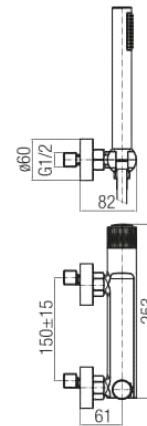

## Wall mounted shower mixer

Code	Cartridge	Flow class	Connection	EAN13
2420630	cartridge $\Phi$ 35 low	A	G1/2	5902273557180

**Product usage:**

For use in with cold and hot water systems in buildings

**Type:**