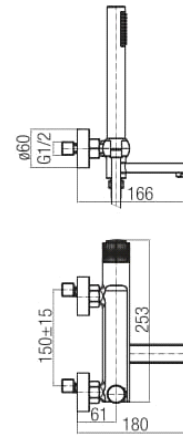

Series Decor

Wall mounted bath mixer

Code	Cartridge	Flow class	Connection	EAN13
2420620	cartridge $\Phi 35$ low	B/A	G1/2	5902273557173

Product usage:

For use in with cold and hot water systems in buildings

Type:

Bath mixers

Guarantee:

25-year

Technical data/Operating parameters:

Recommended working pressure: 0,1-0,5 MPa,
Max temperature: 90°C

Used materials:

brass