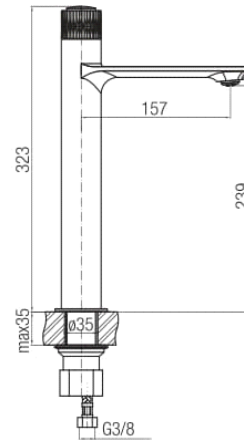

Series Decor

Washbasin high mixer

Code	Cartridge	Flow class	Hoses	EAN13
2420610	cartridge Φ 35 low	Z	G3/8	5902273557166

Product usage:

For use in with cold and hot water systems in buildings

Type:

Washbasin mixers

Guarantee:

25-year

Technical data/Operating parameters:

Recommended working pressure: 0,1-0,5 MPa,
Max temperature: 90°C

Used materials:

brass

Finish:

chrome