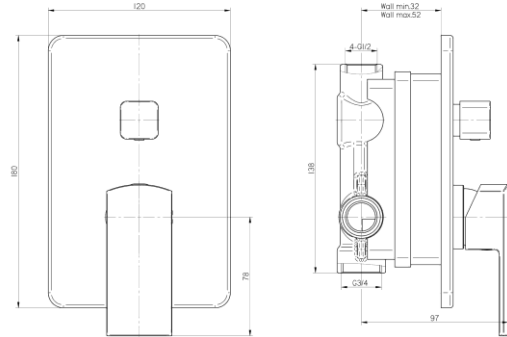

Series V Black

Concealed bathtub and shower mixer tap with 3-function Diverter

Code	Cartridge	Flow class	Connection	EAN13
2419370	cartridge Φ 35 low	B/B/B	G1/2xG3/4	5902273556862

Product usage:

For use in with cold and hot water systems in buildings

Type:

Shower mixers

Guarantee:

25-year

Technical data/Operating parameters:Recommended working pressure: 0,1-0,5 MPa,
Max temperature: 90°C**Used materials:**

brass

Finish:

matt black