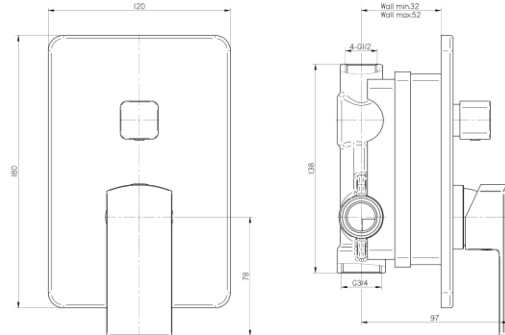

Series V

Concealed bathtub and shower mixer tap with 3-function Diverter

Code	Cartridge	Flow class	Connection	EAN13
2419270	cartridge $\Phi 35$ low	B/B/B	G1/2xG3/4	5902273556855

Product usage:

For use in with cold and hot water systems in buildings

Type:

Shower mixers

Guarantee:

25-year

Technical data/Operating parameters:Recommended working pressure: 0,1-0,5 MPa,
Max temperature: 90°C**Used materials:**

brass

Finish:

chrome