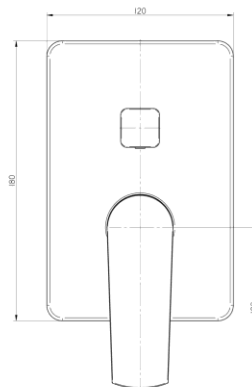

**Series Soho Black**

Concealed bathtub and shower mixer tap with 3-function Diverter

Code	Cartridge	Flow class	Connection	EAN13
2417370	cartridge $\Phi$ 35 low	B/B/B	G1/2xG3/4	5902273557142

**Product usage:**