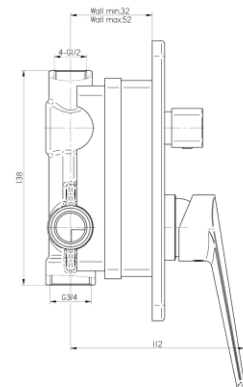

**Series Soho Black**

Concealed bathtub and shower mixer tap with 3-function Diverter

Code	Cartridge	Flow class	Connection	EAN13
2417370	cartridge $\Phi$ 35 low	B/B/B	G1/2xG3/4	5902273557142

**Product usage:**

For use in with cold and hot water systems in buildings

**Type:**

Shower mixers

**Guarantee:**

25-year

**Technical data/Operating parameters:**Recommended working pressure: 0,1-0,5 MPa,  
Max temperature: 90°C**Used materials:**