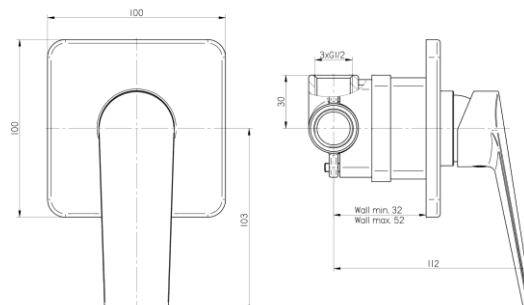

Series Soho Black

Concealed shower mixer

Code	Cartridge	Flow class	Connection	EAN13
2417340	cartridge Φ 35 low	B	G1/2	5902273554103

Product usage:

For use in with cold and hot water systems in buildings

Type:

Shower mixers

Guarantee:

25-year

Technical data/Operating parameters:

Recommended working pressure: 0,1-0,5 MPa,
Max temperature: 90°C

Used materials:

brass

Finish: