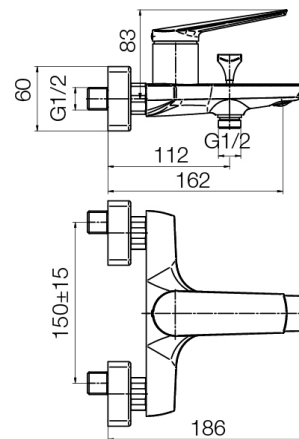

**Series Soho Black**

Wall mounted bath mixer (without accessories)

Code	Cartridge	Flow class	Connection	EAN13
2417320	cartridge $\Phi 35$ low	B/B	G1/2	5902273553403

**Product usage:**

For use in with cold and hot water systems in buildings

**Type:**

Bath mixers

**Technical data/Operating parameters:**Recommended working pressure: 0,1-0,5 MPa,  
Max temperature: 90°C**Guarantee:**

25-year

**Used materials:**

brass

**Finish:**

matt black