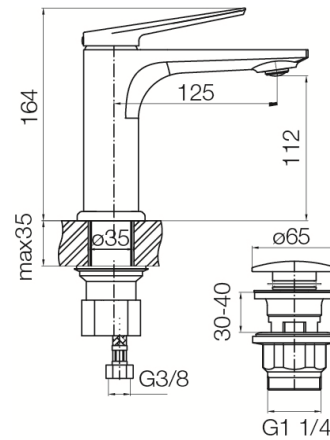

Series Soho Black

Washbasin mixer with pop-up drain

Code	Cartridge	Flow class	Hoses	EAN13
2417300	cartridge Φ 35 low	Z	G3/8	5902273553380

Product usage:

For use in with cold and hot water systems in buildings

Type:

Washbasin mixers

Guarantee:

25-year

Technical data/Operating parameters:Recommended working pressure: 0,1-0,5 MPa,
Max temperature: 90°C**Used materials:**

brass

Finish:

matt black