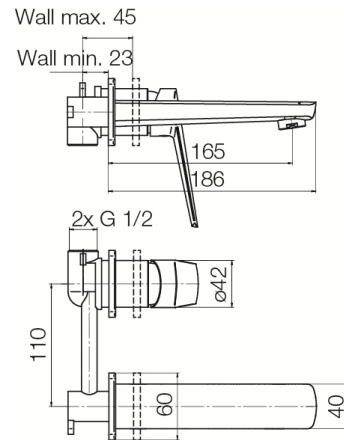

**Series Soho**

Concealed wall-mounted basin mixer with spout

Code	Cartridge	Flow class	Connection	EAN13
2417260	cartridge $\Phi 35$ low	A	G1/2	5902273554097

**Product usage:**

For use in with cold and hot water systems in buildings

**Type:**

Washbasin mixers

**Guarantee:**

25-year

**Technical data/Operating parameters:**Recommended working pressure: 0,1-0,5 MPa,  
Max temperature: 90°C**Used materials:**

brass

**Finish:**

chrome