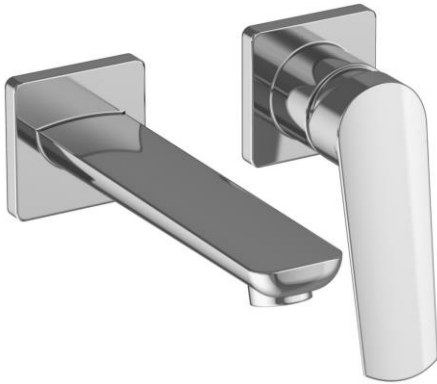

**Series Soho**

Concealed wall-mounted basin mixer with spout

Code	Cartridge	Flow class	Connection	EAN13
2417260	cartridge $\Phi 35$ low	A	G1/2	5902273554097

**Product usage:**

For use in with cold and hot water systems in buildings

**Type:**

Washbasin mixers

**Guarantee:**

25-year

**Technical data/Operating parameters:**Recommended working pressure: 0,1-0,5 MPa,  
Max temperature: 90°C**Used materials:**

brass

**Finish:**

chrome