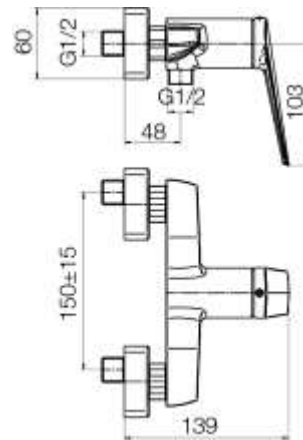

**Series Soho**

Wall mounted shower mixer (without accessories)

Code	Cartridge	Flow class	Connection	EAN13
2417230	cartridge $\Phi$ 35 low	B	G1/2	5902273553373

**Product usage:**

For use in with cold and hot water systems in buildings

**Type:**

Shower mixers

**Technical data/Operating parameters:**Recommended working pressure: 0,1-0,5 MPa,  
Max temperature: 90°C**Guarantee:**

25-year

**Used materials:**

brass

**Finish:**

chrome