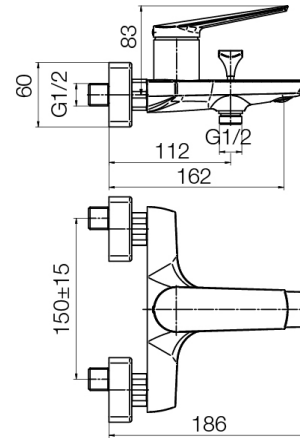

Series Soho

Wall mounted bath mixer (without accessories)

Code	Cartridge	Flow class	Connection	EAN13
2417220	cartridge $\Phi 35$ low	B/B	G1/2	5902273553366

Product usage:

For use in with cold and hot water systems in buildings

Type:

Bath mixers

Technical data/Operating parameters:Recommended working pressure: 0,1-0,5 MPa,
Max temperature: 90°C**Guarantee:**

25-year

Used materials:

brass

Finish:

chrome