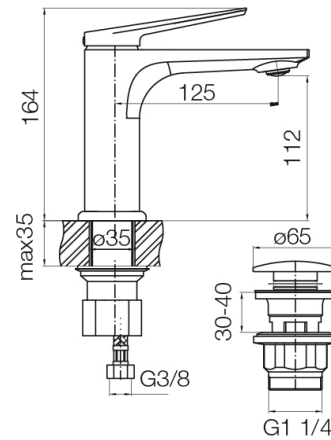

Series Soho

Washbasin mixer with pop-up drain

| Code | Cartridge | Flow class | Hoses | EAN13 |
|---------|-------------------------|------------|-------|---------------|
| 2417200 | cartridge $\Phi 35$ low | Z | G3/8 | 5902273553342 |

Product usage:

For use in with cold and hot water systems in buildings

Type:

Washbasin mixers

Guarantee:

25-year

Technical data/Operating parameters:Recommended working pressure: 0,1-0,5 MPa,
Max temperature: 90°C**Used materials:**