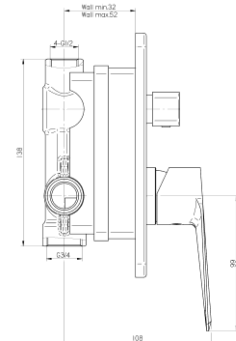

Series Esto Black

Concealed bathtub and shower mixer tap with 3-function Diverter

Code	Cartridge	Flow class	Connection	EAN13
2414370	cartridge Φ 35 low	B/B/B	G1/2xG3/4	5902273556909

Product usage:

For use in with cold and hot water systems in buildings

Type:

Shower mixers

Guarantee:

25-year

Technical data/Operating parameters:Recommended working pressure: 0,1-0,5 MPa,
Max temperature: 90°C**Used materials:**

brass

Finish:

matt black