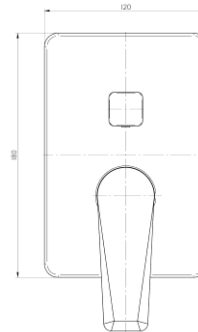

Series Esto Black

Concealed bathtub and shower mixer tap with 3-function Diverter

Code	Cartridge	Flow class	Connection	EAN13
2414370	cartridge Φ 35 low	B/B/B	G1/2xG3/4	5902273556909

Product usage:

For use in with cold and hot water systems in buildings

Type:

Shower mixers

Guarantee:

25-year

Technical data/Operating parameters:Recommended working pressure: 0,1-0,5 MPa,
Max temperature: 90°C**Used materials:**

brass

Finish:

matt black