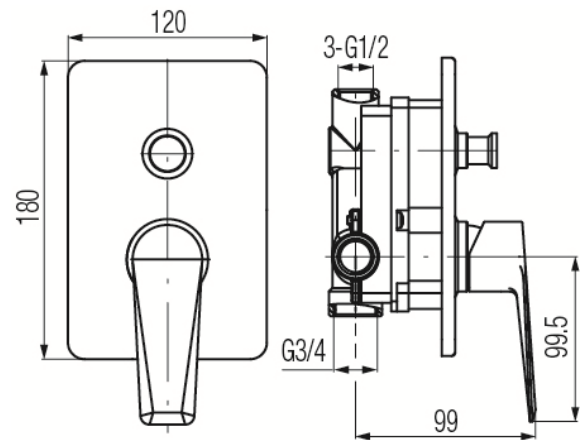

Series Esto Black

Concealed bathtub and shower mixer tap

| Code | Cartridge | Flow class | Connection | EAN13 |
|---------|-------------------------|------------|------------|---------------|
| 2414350 | cartridge Φ 35 low | B/B | G1/2xG3/4 | 5902273553540 |

Product usage:

For use in with cold and hot water systems in buildings

Type:

Shower mixers

Guarantee:

25-year

Technical data/Operating parameters:Recommended working pressure: 0,1-0,5 MPa,
Max temperature: 90°C**Used materials:**