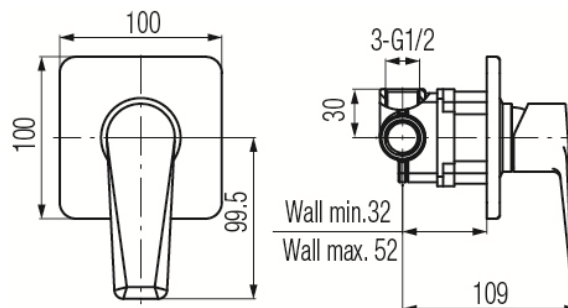

Series Esto Black

Concealed shower mixer

Code	Cartridge	Flow class	Connection	EAN13
2414340	cartridge Φ 35 low	B	G1/2	5902273553533

Product usage:

For use in with cold and hot water systems in buildings

Type:

Shower mixers

Guarantee:

25-year

Technical data/Operating parameters:

Recommended working pressure: 0,1-0,5 MPa,
Max temperature: 90°C

Used materials:

brass

Finish: