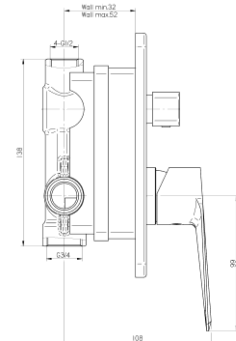

Series Esto

Concealed bathtub and shower mixer tap with 3-function Diverter

Code	Cartridge	Flow class	Connection	EAN13
2414270	cartridge Φ 35 low	B/B/B	G1/2xG3/4	5902273556886

Product usage:

For use in with cold and hot water systems in buildings

Type:

Shower mixers

Guarantee:

25-year

Technical data/Operating parameters:Recommended working pressure: 0,1-0,5 MPa,
Max temperature: 90°C**Used materials:**

brass

Finish:

chrome