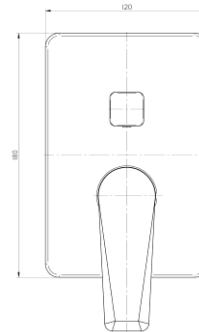

Series Esto

Concealed bathtub and shower mixer tap with 3-function Diverter

Code	Cartridge	Flow class	Connection	EAN13
2414270	cartridge Φ 35 low	B/B/B	G1/2xG3/4	5902273556886

Product usage:

For use in with cold and hot water systems in buildings

Type:

Shower mixers

Guarantee:

25-year

Technical data/Operating parameters:Recommended working pressure: 0,1-0,5 MPa,
Max temperature: 90°C**Used materials:**

brass

Finish:

chrome