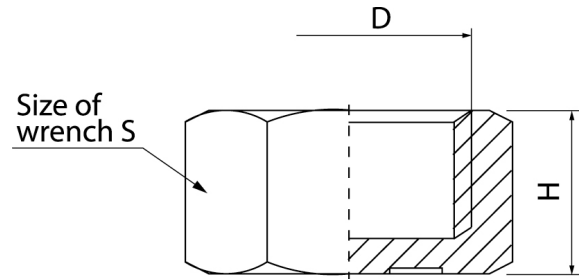

Plug TWIST

Nickel plated female plug

Code	Dimensions				EAN13
	Size	D	H	S	
6095250	1/2"	G1/2	12	24	5907451936764
6095260	3/4"	G3/4	12	30	5907451936771
6095270	1"	G1	13	37	5907451936788

Product usage:

In the piping systems of cold and hot water and central heating for connecting pipes with each other or with any other part of the installation

Type:

Fittings

Technical data/Operating parameters:

Max pressure: 1,0 MPa,
Max temperature: 100°C

Guarantee:

25-year

Used materials:

brass