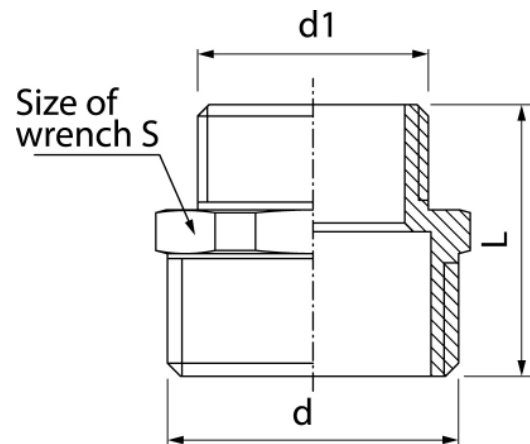

Connectors TWIST

Shot blasted reducing male nipple connector

Code	Dimensions					EAN13
	Size	d	d1	L	S	
6031060	1/2"-3/8"	G1/2	G3/8	26	21	5907451945001
6032060	1/2"-3/4"	G3/4	G1/2	28,5	27	5907451945018
6033060	1/2"-1"	G1	G1/2	33	34	5907451945025
6034060	3/4"-1"	G1	G3/4	34	34	5907451945032

Product usage:

In the piping systems of cold and hot water and central heating for connecting pipes with each other or with any other part of the installation

Type:

Fittings

Technical data/Operating parameters: