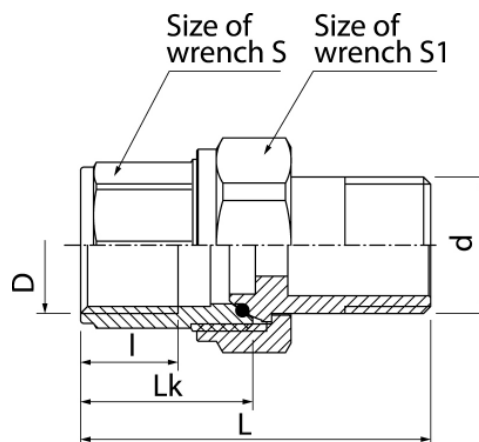

Connectors TWIST

Shot blasted straight connector with o-ring, tail piece

| DN | Code | Dimensions | | | | | | | | EAN13 |
|----|---------|------------|-------|------|----|----|----|----|----|---------------|
| | | Size | D | d | L | Lk | l | S | S1 | |
| 15 | 4912030 | 1/2" | Rp1/2 | R1/2 | 54 | 26 | 12 | 24 | 30 | 5907451904497 |
| 20 | 4913030 | 3/4" | Rp3/4 | R3/4 | 60 | 28 | 14 | 30 | 37 | 5907451905470 |
| 25 | 4914030 | 1" | Rp1 | R1 | 65 | 30 | 16 | 38 | 46 | 5907451905715 |

Product usage:

In the piping systems of cold and hot water and central heating for connecting pipes with each other or with any other part of the installation

Type:

Fittings

Technical data/Operating parameters:

Max pressure: 1,0 MPa,
Max temperature: 100°C

Guarantee:

25-year

Used materials:

body, nut, connector end piece: brass;
sealing: O-ring seal

Finish:

body, nut, connector
end piece: brass