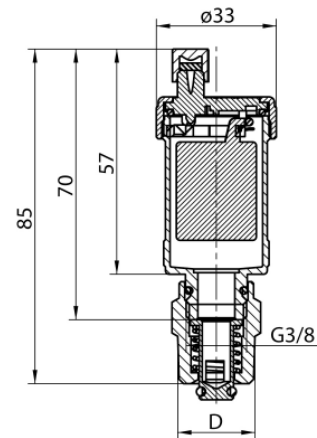

Purging valves ALFA

Automatic purging valve with cut-off valve, nickel plated

| Code | Colour | D | EAN13 |
|---------|-----------------|------|---------------|
| 4700330 | nikiel / nickel | 1/2" | 5907451907986 |
| 4700170 | nikiel / nickel | 3/8" | 5907451973653 |
| 4700230 | biały / white | 1/2" | 5907451964484 |

Product usage:

For use in heating installations, where the heating medium is water or water-glycol solutions

Type:

Purging valves

Guarantee:

25-year

Technical data/Operating parameters:

Max pressure: 1,0 MPa,
Max temperature: 110°C

Used materials:

body, nut, cut-off valve body, plunger: brass;
nozzle, float, plate, plug: polyacetal (POM);
flat spring: steel;
sealing: EPDM rubber

Finish:

body, nut, cut-off valve
body: nickel (White version - powder-coated)