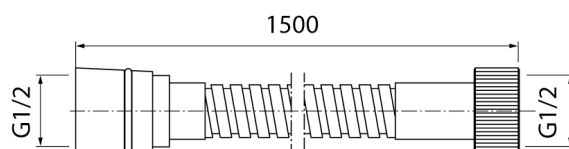

## Plastic braided shower hose 1/2

Code	Dimensions	EAN13
2500370	1500 mm	5907451929278

**Product usage:**

For use in with cold and hot water systems in buildings

**Type:**

Shower hoses

**Guarantee:**

2-year

**Technical data/Operating parameters:**

Max pressure: 0,5 MPa,  
Max temperature: 70°C

**Used materials:**

ABS plastic

**Finish:**

chrome