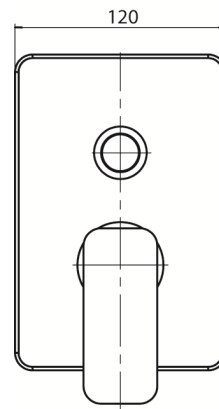

**Series Loft Gold**

Concealed bathtub and shower mixer tap

Code	Cartridge	Flow class	Connection	EAN13
2455550	cartridge $\Phi$ 35 low	B/B	G1/2xG3/4	5902273550266

**Product usage:**

For use in with cold and hot water systems in buildings

**Type:**

Shower mixers

**Guarantee:**

25-year

**Technical data/Operating parameters:**Recommended working pressure: 0,1-0,5 MPa,  
Max temperature: 90°C**Used materials:**

brass

**Finish:**

Gold PVD