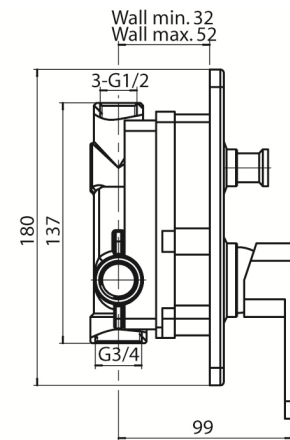

**Series Loft Gold**

Concealed bathtub and shower mixer tap

Code	Cartridge	Flow class	Connection	EAN13
2455550	cartridge $\Phi$ 35 low	B/B	G1/2xG3/4	5902273550266

**Product usage:**

For use in with cold and hot water systems in buildings

**Type:**

Shower mixers

**Guarantee:**

25-year

**Technical data/Operating parameters:**Recommended working pressure: 0,1-0,5 MPa,  
Max temperature: 90°C**Used materials:**

brass

**Finish:**

Gold PVD