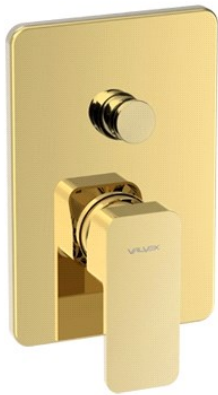

**Series Loft Gold**

Concealed bathtub and shower mixer tap

Code	Cartridge	Flow class	Connection	EAN13
2455550	cartridge $\Phi$ 35 low	B/B	G1/2xG3/4	5902273550266

**Product usage:**

For use in with cold and hot water systems in buildings

**Type:**

Shower mixers

**Guarantee:**

25-year

**Technical data/Operating parameters:**Recommended working pressure: 0,1-0,5 MPa,  
Max temperature: 90°C**Used materials:**

brass

**Finish:**

Gold PVD