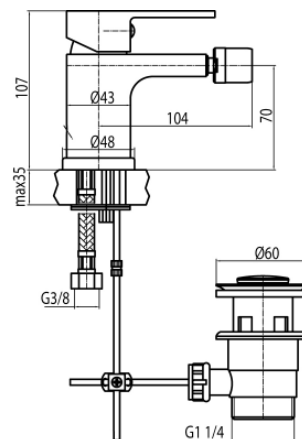

Series Tube

Bidet mixer with manual pop-up drain

Code	Cartridge	Flow class	Hoses	EAN13
2454850	cartridge Ø35 high	Z	G3/8	5907451969915
2454851	cartridge Ø35 high	Z	G1/2	5907451986257

Product usage:

For use in with cold and hot water systems in buildings

Type:

Bidet mixers

Guarantee:

25-year

Technical data/Operating parameters:Recommended working pressure: 0,1-0,5 MPa,
Max temperature: 90°C**Used materials:**

brass

Finish:

chrome