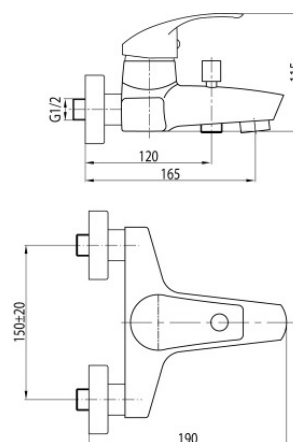

Series Angelo

Wall mounted bath mixer

Code	Cartridge	Flow class	Hoses	EAN13
2453010	cartridge Φ 40 low	B/B	G1/2	5907451948972

Product usage:

For use in with cold and hot water systems in buildings

Type:

Bath mixers

Guarantee:

25-year

Technical data/Operating parameters:

Recommended working pressure: 0,1-0,5 MPa,
Max temperature: 90°C

Used materials:

brass

Finish:

chrome