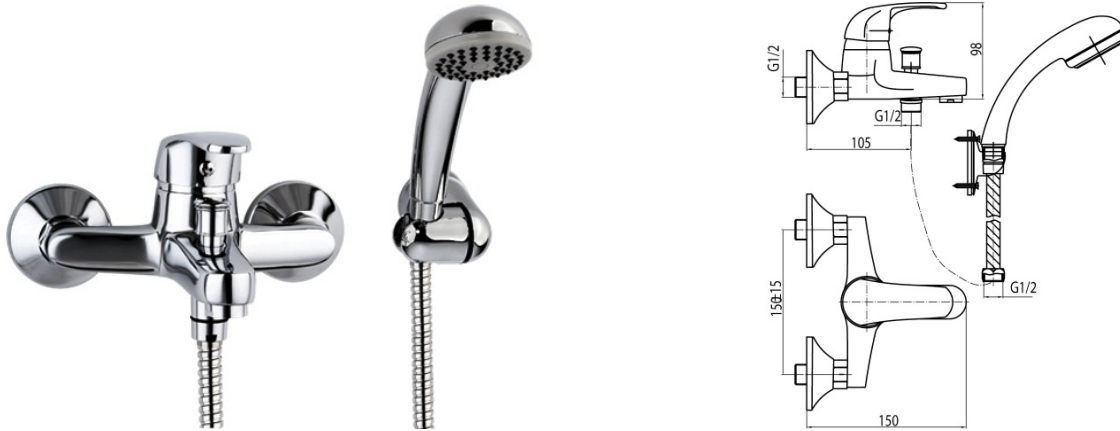

Series Logic

Wall mounted bath mixer with accessories

Code	Cartridge	Flow class	Connection	EAN13
2450910	cartridge Φ 40 low	A/A	G1/2	5907451965542

Product usage:

For use in with cold and hot water systems in buildings

Type:

Bath mixers

Guarantee:

25-year

Technical data/Operating parameters:

Recommended working pressure: 0,1-0,5 MPa,
Max temperature: 90°C

Used materials:

brass

Finish:

chrome