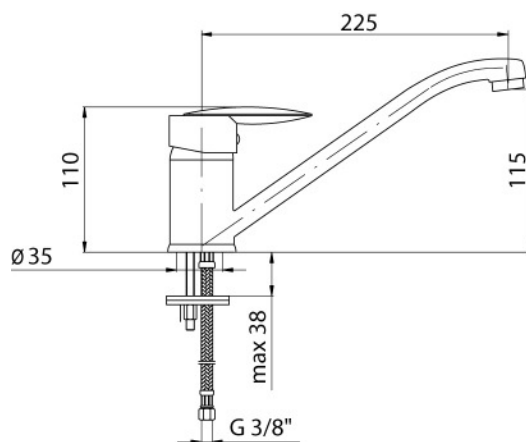

Series Delta

Standing kitchen mixer with rotating spout

Code	Cartridge	Flow class	Hoses	EAN13
2450080	cartridge Φ 40 low	A	G3/8	5907451917084
2450240	cartridge Φ 40 low	A	G1/2	5907451938041

Product usage:

For use in with cold and hot water systems in buildings

Type:

Kitchen mixer

Guarantee:

25-year

Technical data/Operating parameters:Recommended working pressure: 0,1-0,5 MPa,
Max temperature: 90°C**Used materials:**