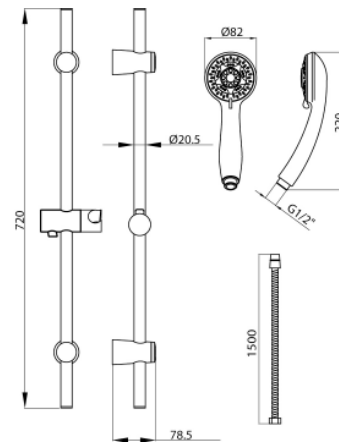

Series Faro

5-function shower set with soap dish

Code	Flow class	EAN13
2449960	Z	5907451966181

Product usage:

For use in with cold and hot water systems in buildings

Type:

Shower sets

Guarantee:

2-year

Technical data/Operating parameters:Max pressure: 0,5 MPa,
Max temperature: 70°C**Used materials:**

hardened steel, ABS plastic

Finish:

chrome