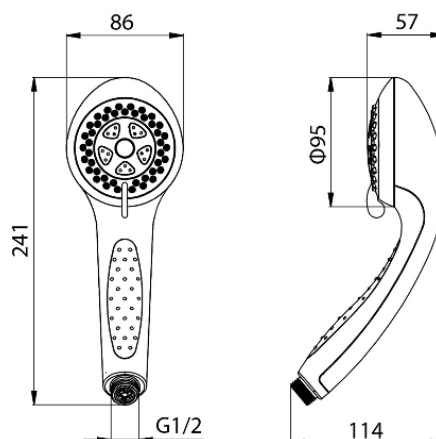

Series Cobra

3-functional shower head

Code	EAN13
2449330	5907451924303

Product usage:

For use in with cold and hot water systems in buildings

Type:

Shower heads

Guarantee:

2-year

Technical data/Operating parameters:

Max pressure: 0,5 MPa,
Max temperature: 70°C

Used materials:

ABS plastic

Finish:

chrome