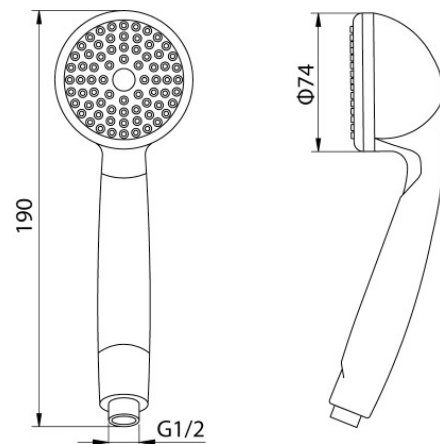

Series Mia

Shower head

Code	EAN13
2449210	5907451920510

Product usage:

For use in with cold and hot water systems in buildings

Type:

Shower heads

Guarantee:

2-year

Technical data/Operating parameters:

Max pressure: 0,5 MPa,
Max temperature: 70°C

Used materials:

ABS plastic

Finish:

chrome