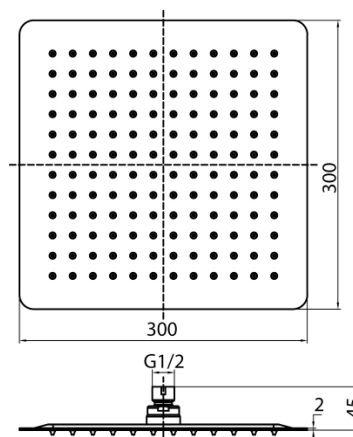

Series Carré

Shower head 300mm x 300mm

Code	Flow class	EAN13
2448450	B	5907451969267

Product usage:

For use in with cold and hot water systems in buildings

Type:

Shower heads

Guarantee:

2-year

Technical data/Operating parameters:

Max pressure: 0,5 MPa,

Max temperature: 70°C

Used materials:

stainless steel

Finish:

chrome