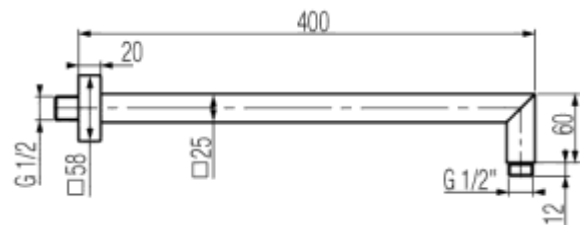

Series Kvadro Black

Wall-mounted riser rail 400mm

Code	EAN13
2444610	5902273545460

Product usage:

For use in with cold and hot water systems in buildings

Type:

Riser rails

Guarantee:

2-year

Technical data/Operating parameters:Max pressure: 0,5 MPa,
Max temperature: 70°C**Used materials:**

brass

Finish:

matt black