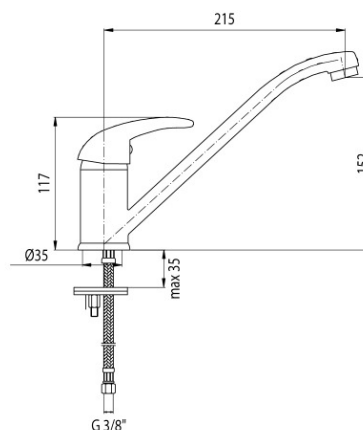

Series Galeo

Standing kitchen mixer with rotating spout

Code	Cartridge	Flow class	Hoses	EAN13
2441010	cartridge Φ 35 low	A	G3/8	5907451909331
2441210	cartridge Φ 35 low	A	G1/2	5907451980101

Product usage: