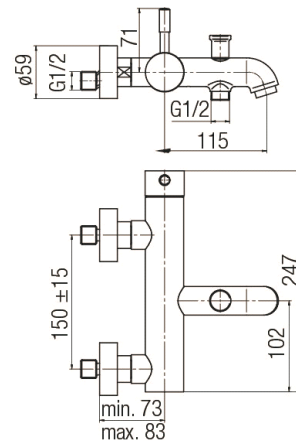

## Series Vegane Bianco

Wall mounted bath mixer with accessories

Code	Cartridge	Flow class	Connection	EAN13
2423380	cartridge $\Phi 35$ low	S/A	G1/2	5907451939512

**Product usage:**

For use in with cold and hot water systems in buildings

**Type:**

Bath mixers

**Technical data/Operating parameters:**Recommended working pressure: 0,1-0,5 MPa,  
Max temperature: 90°C**Guarantee:**

25-year

**Used materials:**

brass

**Finish:**

chrome/white