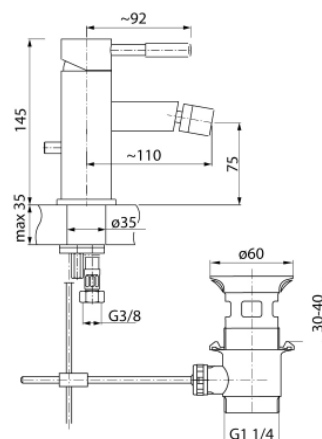

Series Vegane Nero

Bidet mixer with manual pop-up drain

Code	Cartridge	Flow class	Hoses	EAN13
2423350	cartridge Φ 35 low	A	G3/8	5907451939499
2423750	cartridge Φ 35 low	A	G1/2	5902273502418

Product usage:

For use in with cold and hot water systems in buildings

Type:

Bidet mixers

Guarantee:

25-year

Technical data/Operating parameters:Recommended working pressure: 0,1-0,5 MPa,
Max temperature: 90°C**Used materials:**