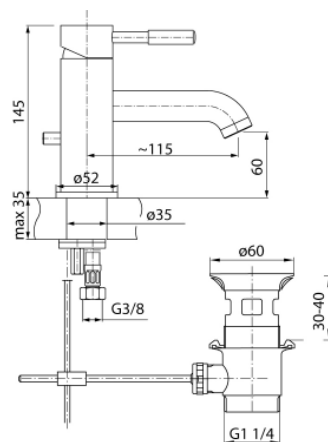

Series Vegane Bianco

Washbasin mixer with manual pop-up drain

Code	Cartridge	Flow class	Hoses	EAN13
2423300	cartridge Φ 35 low	Z	G3/8	5907451939420
2423700	cartridge Φ 35 low	Z	G1/2	5907451961667

Product usage:

For use in with cold and hot water systems in buildings

Type:

Washbasin mixers

Technical data/Operating parameters:Recommended working pressure: 0,1-0,5 MPa,
Max temperature: 90°C**Guarantee:**

25-year

Used materials: