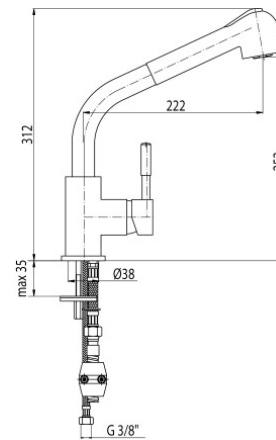

**Series Vega Satin**

Standing kitchen mixer with pull-out spray

Code	Cartridge	Flow class	Hoses	EAN13
2422250	cartridge $\Phi$ 35 low	A	G3/8	5907451939055

**Product usage:**

For use in with cold and hot water systems in buildings

**Type:**

Kitchen mixer

**Guarantee:**

25-year

**Technical data/Operating parameters:**Recommended working pressure: 0,1-0,5 MPa,  
Max temperature: 90°C**Used materials:**

brass

**Finish:**

Steelnox®(Satin Nickel)