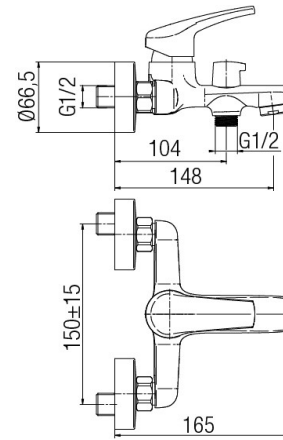

Series Eco

Wall mounted bath mixer (without accessories)

Code	Cartridge	Flow class	Connection	EAN13
2406920	cartridge Φ 35 low	A/A	G1/2	5902273545897

Product usage:

For use in with cold and hot water systems in buildings

Type:

Bath mixers

Guarantee:

5-year

Technical data/Operating parameters:Recommended working pressure: 0,1-0,5 MPa,
Max temperature: 90°C**Used materials:**

brass

Finish:

chrome