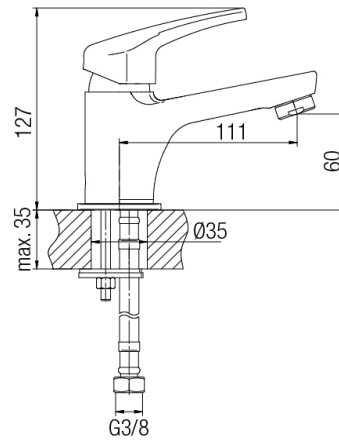

## Washbasin mixer

Code	Cartridge	Flow class	Hoses	EAN13
2406900	cartridge Ø35 low	Z	G3/8	5902273545873

**Product usage:**

For use in with cold and hot water systems in buildings

**Type:**

Washbasin mixers

**Guarantee:**

5-year

**Technical data/Operating parameters:**

Recommended working pressure: 0,1-0,5 MPa,  
Max temperature: 90°C

**Used materials:**

brass

**Finish:**

chrome